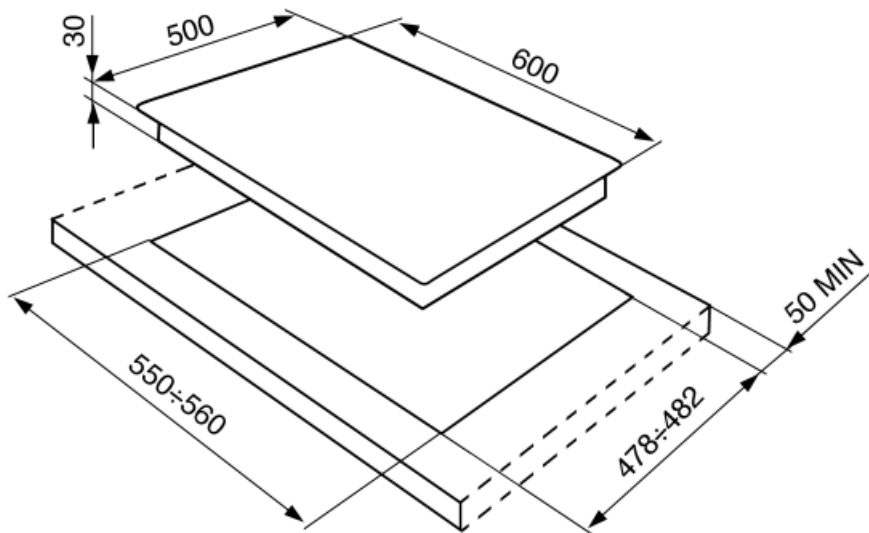

UR

Left - Gas - UR - 3.90 kW

Rear-centre - Gas - Semi Rapid - 1.70 kW

Front-centre - Gas - AUX - 1.10 kW

Right - Gas - Rapid - 2.60 kW

Gas safety valves   Yes   Automatic Ignition   Yes

Electrical Connection

Plug	Not present	Frequency (Hz)	50/60 Hz
Electrical connection rating (W)	1 W	Power supply cable length	120 cm
Voltage (V)	220-240 V		

Gas Connection

Gas Type	G20 Natural gas	Other gas connections provided	Conical
Gas connection	Cilindrical	Gas connection rating (W)	9300 W
Other gas nozzles included	G30 GPL Liquid gas